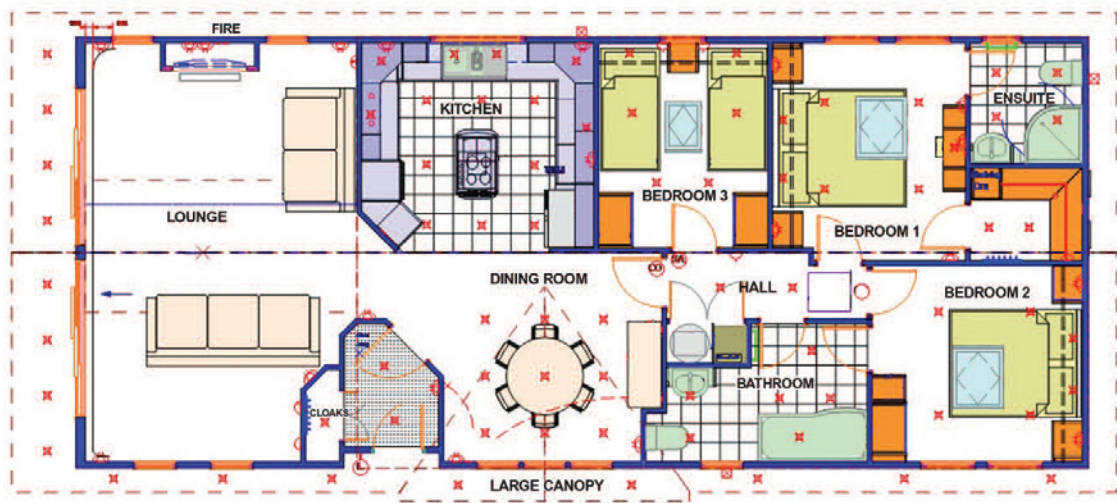

RUDDING

HOLIDAY PARK

Doral

Name: Doral on Repton Green

Model: Lissett Savannah

Size: 51' 1" x 22.2'

Year: 2014

Bedrooms: Three

Facilities: Fully furnished, large fitted kitchen and open plan dining area. Large lounge with bi-folding patio doors giving access to the large decked verandah with wooden furniture and hot tub. Double glazed windows, underfloor heating throughout, master bedroom with ensuite shower room and walk in wardrobe, two further bedrooms (one double, one twin) with fitted wardrobes, house bathroom with shower over bath. Patio heater and gas BBQ available on request.