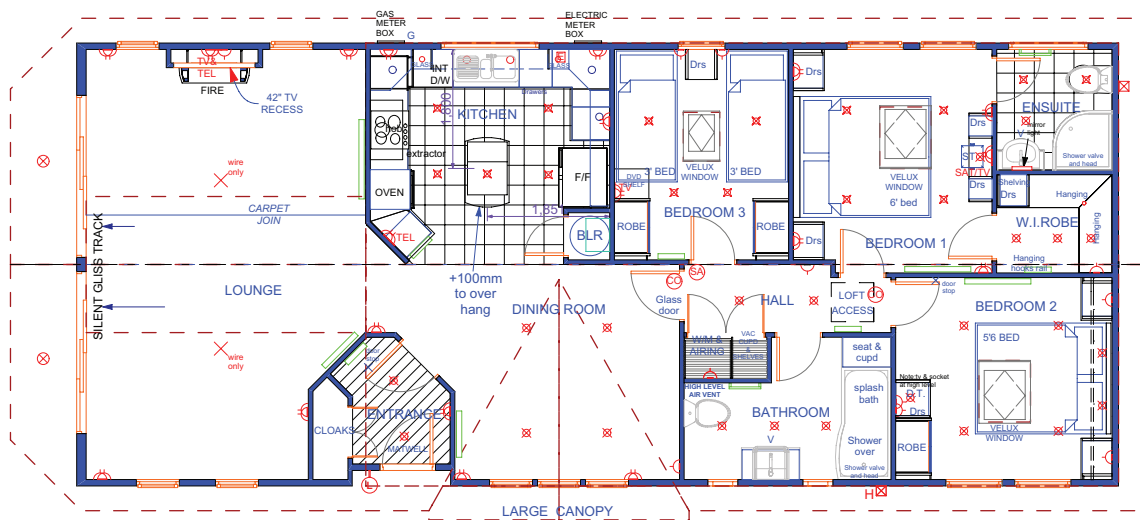

RUDDING HOLIDAY PARK

Medinah

Name: Medinah on Repton Green
Model: Lissett Savannah
Size: 51' 6" x 22'
Year: 2008

Bedrooms: Three

Facilities: Fully furnished, large fitted kitchen, open plan dining area, large lounge with triple patio doors giving access to the large decked veranda with wooden furniture, hot tub on veranda, double glazed windows, central heating throughout, master bedroom with ensuite shower room, with walk in wardrobe, two further bedrooms (one double, one twin) with fitted wardrobes, house bathroom with shower over bath.