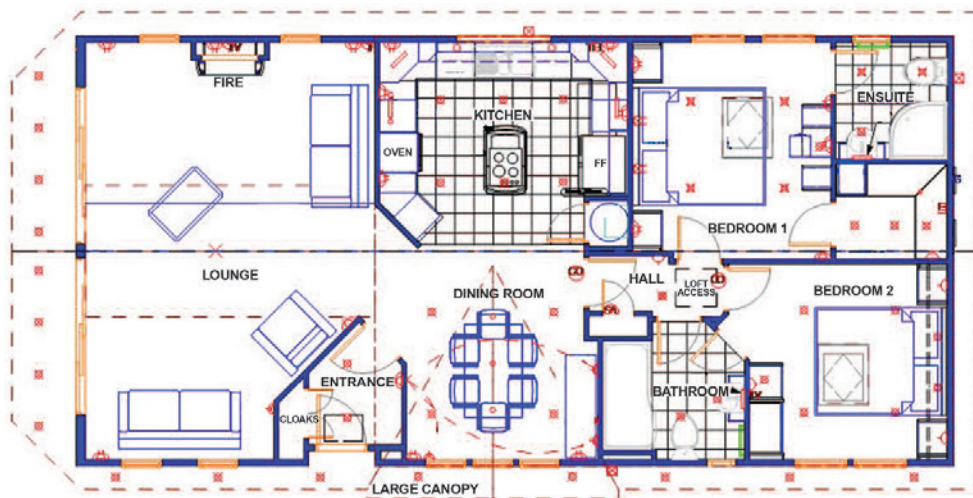

## Bethpage

**Name:** Bethpage on Repton Green

**Model:** Lissett Savannah

**Size:** 45' x 22'

**Year:** 2009

**Bedrooms:** Two

**Facilities:** Fully furnished, large fitted kitchen and open plan dining area. Large lounge with bi-folding patio doors giving access to the large decked verandah with wooden furniture and hot tub. Double glazed windows, underfloor heating throughout, master bedroom with ensuite shower room and walk in wardrobe, further double bedroom with access to house bathroom.